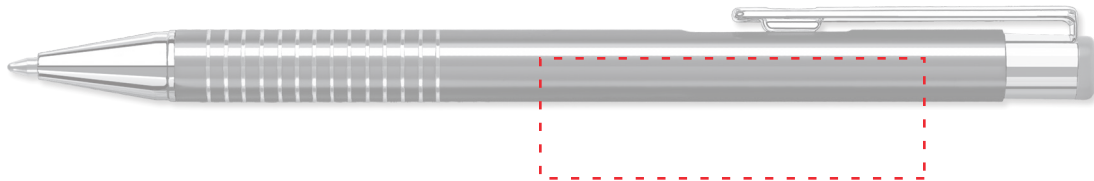

Celebrity Pen

Item Code: AiO-WCLBT

Laser Engraving Size: 2" x 0.25"

Rotational Engraving Size: 2" x 0.625"

Disclaimer

This proof is primarily used to display imprint size and location only. Color proofs are not a guaranteed representation of actual imprint color and product. PMS matching not available on Full Color (VibraColor)/ 4-Color process artwork. PMS Colors shown may vary based on computer monitored used. If PMS color is not noted on order, standard ink color will be used Standard Ink Color Chart. PMS Color Match cannot be guaranteed to match, only as close as possible, particularly on dark color items or stainless steel.